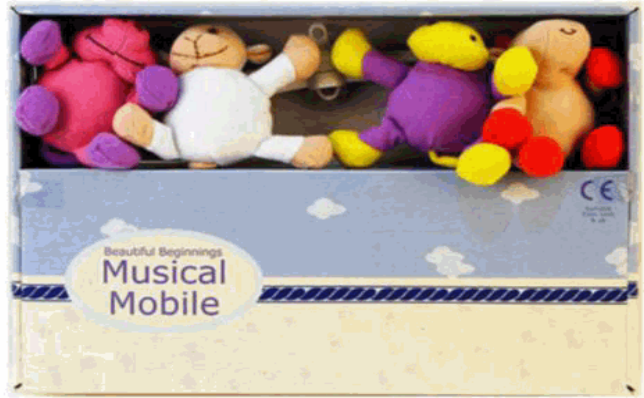

Suitable for
ages birth & up

Packaged size
22 x 26 x 1cm

Product Code: 62598
Description: BABY ROLLER WITH BALLS
Inner/ Outer: 12 / 24
Barcode:  5 012866 625988

Suitable for ages
birth & up

Approx size of
roller 35cm L x
20cm diameter

Packaged size 12 x 16 x 8 cm

Product Code:

61006

Description:

ANIMAL - MUSICAL MOBILE

Inner/ Outer:

1 / 12

Barcode:

Suitable for ages birth & up
Packaged size 35 x 24 x 6 cm

Product Code:

61004

Description:

HAPPY CLOWN - MUSICAL MOBILE

Inner/ Outer:

1 / 12

Barcode:

Suitable for ages birth & up
Packaged size 36 x 24 x 6 cm