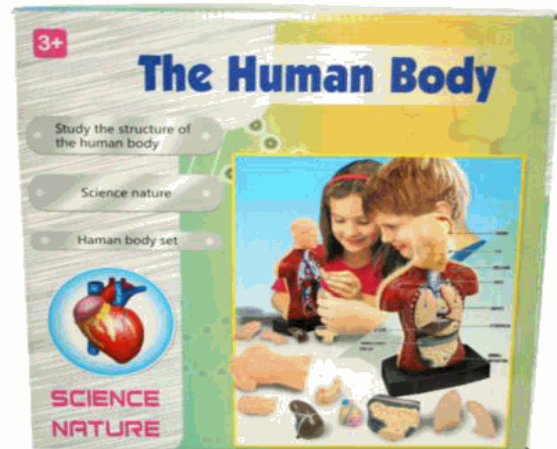

Product Code:

02131

Description:

HUMAN BODY KIT LGE

Inner/ Outer:

1 / 18

Barcode:

Packaged size 32 x 31 x 7 cm

Product Code:

01822

Description:

JUMBO MAGIC TRICK

Inner/ Outer:

1 / 12

Barcode:

Suitable for ages 6 years & up

Packaged size 43 x 13 x 18 cm