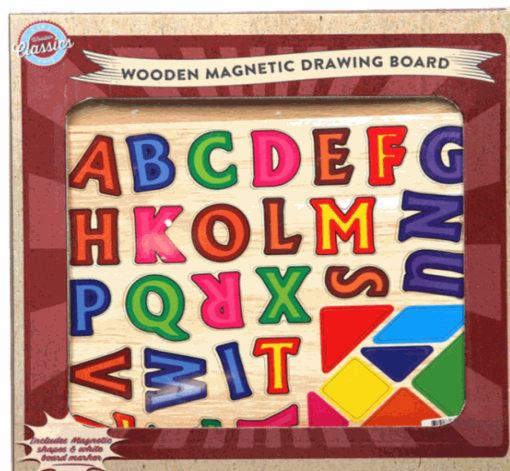

Packaged size 34 x 20 x 10 cm

Product Code: 01722
Description: DRUM SET
Inner/ Outer: 1 / 18
Barcode:  5 012866 017226

Packaged size
28 x 17 x 9 cm

Product Code: 65856
Description: WOODEN MAGNETIC BOARD ABC
Inner/ Outer: 12 / 24
Barcode:  5 012866 658566

Suitable for ages 3 Years & up
Packaged size 30 x 30 x 2 cm

Product Code:

31165

Description:

DOUGH IN CASE (LARGE)

Inner/ Outer:

12 / 24

Barcode: