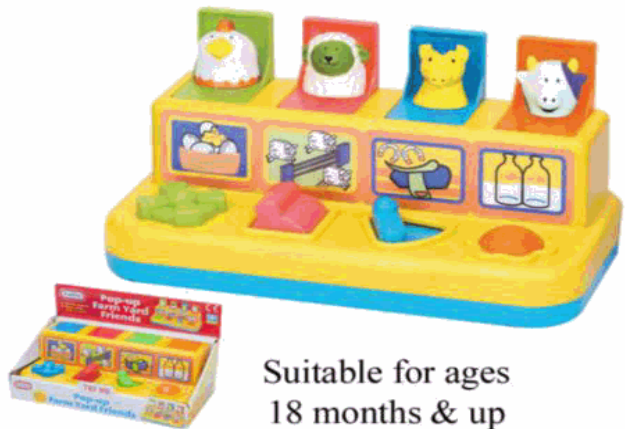

Suitable for ages 12 months & up

Packaged size 22 x 33 x 17 cm

|   |
|---|
| <b>Product Code:</b><br>63310   |
| <b>Description:</b><br>WATERFALL BATH TIME FUN  |
| <b>Inner/ Outer:</b><br>1 / 12  |
| <b>Barcode:</b><br><br>5 012866 633105 |

Packaged size 21 x 38 x 10 cm  
Suitable for ages 12 Months & up

|   |
|---|
| <b>Product Code:</b><br>63309   |
| <b>Description:</b><br>WATERFALL BATH TIME FUN  |
| <b>Inner/ Outer:</b><br>1 / 12  |
| <b>Barcode:</b><br><br>5 012866 633099 |

Packaged size 21 x 38 x 10 cm  
Suitable for ages 12 Months & up

|   |
|---|
| <b>Product Code:</b><br>55002   |
| <b>Description:</b><br>POP UP FARMYARD FRIENDS (N)  |
| <b>Inner/ Outer:</b><br>12 / 24   |
| <b>Barcode:</b><br><br>0 028503 050025 |