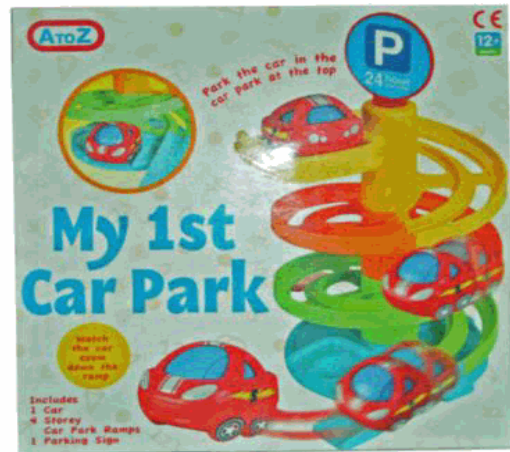

Suitable for ages  
18 months & up

Packaged size 16 x 16 x 27 cm

**Product Code:**

55956

**Description:**

POPPY THE UNICORN PILE UP

**Inner/ Outer:**

12 / 24

**Barcode:**

Suitable for ages 12 Months & up  
Packaged size 15 x 32 x 15 cm

**Product Code:**

65011

**Description:**

MY 1ST CAR PARK

**Inner/ Outer:**

1 / 18

**Barcode:**

Suitable for ages 12 months & up  
Packaged size 28 x 28 x 9 cm

**Product Code:**

63316

**Description:**

3PCS WIND UP BATH TOY SET (2 ASSTD)

**Inner/ Outer:**

1 / 12

**Barcode:**

Suitable for ages 18 months & up  
Packaged size 22 x 30 x 8 cm

**Product Code:**

55932

**Description:**

SPIN & DROP FARM TOWER (N)

**Inner/ Outer:**

1 / 12