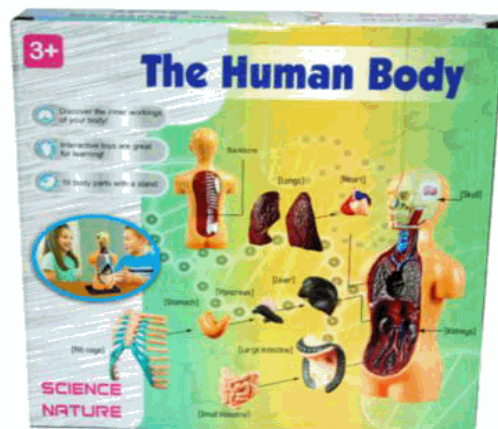

Product Code:

07877

Description:

FOSSIL EXCAVATION

Inner/ Outer:

12 / 24

Barcode:

Suitable for ages 6 years & up
Packaged size 29 x 29 x 4 cm

Product Code:

02130

Description:

HUMAN BODY KIT

Inner/ Outer:

1 / 24

Barcode:

Packaged size 25 x 25 x 5 cm