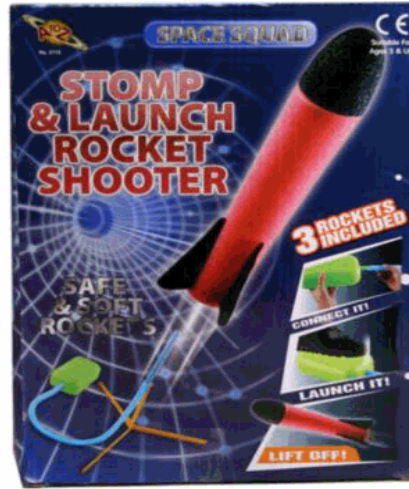

Product Code:

02113

Description:

ROCKET LAUNCHER

Inner/ Outer:

12 / 36

Barcode:

5 012866 021131

Packaged size 22 x 29 x 7 cm

Product Code:

07679

Description:

SUBMARINE B/O

Inner/ Outer:

12 / 36

Barcode: