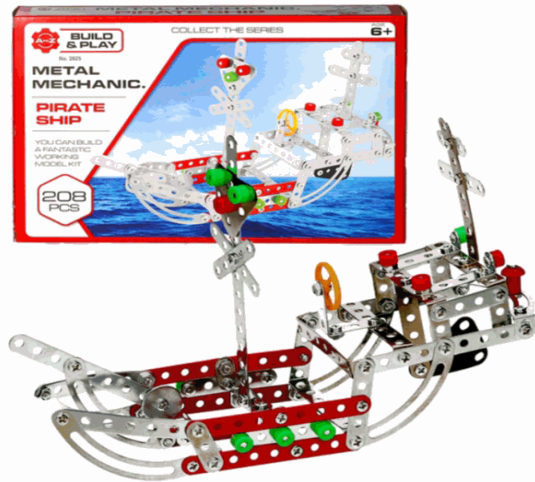

Product Code:

02172

Description:

RACER BLOCKS (4 ASST)

Inner/ Outer:

1 / 24

Barcode:

5 012866 021728

Barcode:

5 012866 070016

Packaged size 26 x 19 x 4 cm

Product Code:

07728

Description:

TWIN TRANSFORMING ROBOTS

Inner/ Outer:

1 / 24

Barcode:

Packaged size 31 x 23 x 6 cm

Product Code:

02825

Description:

METAL MECHANIC PIRATE SHIP

Inner/ Outer:

12 / 24

Barcode:

Suitable for ages 6 Years & up
Packaged size 34 x 24 x 5 cm

Product Code:

08862

Description:

TUMBLING SPACEMAN GAME

Inner/ Outer: