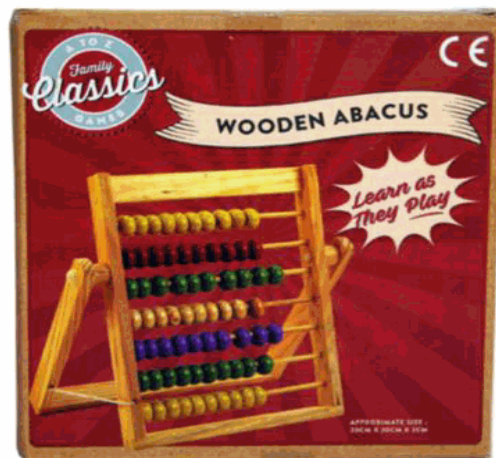

Barcode:

5 012866 060932

Packaged size 43 x 7 x 4 cm

Product Code: 02128
Description: MAGNET RED
Inner/ Outer: 24 / 48
Barcode:  5 012866 021285

Packaged size 21 x 21 x 2 cm

Product Code: 01372
Description: XYLOPHONE
Inner/ Outer: 12 / 36
Barcode:  5 012866 013723

Packaged size 16 x 33 x 4 cm

Product Code: 08139
Description: PENGUIN ESCAPE GAME
Inner/ Outer: 12 / 36
Barcode:  5 012866 081395

Packaged size
25 x 25 x 6 cm

Product Code: 62503
Description: WOODEN ABACUS (MED)
Inner/ Outer: 12 / 36
Barcode:  0 501286 665032

Suitable for ages 3 years & up
Packaged size 21 x 21 x 2 cm

Product Code: 61020
Description: 36PCS EVA BATH LETTERS & NO'S
Inner/ Outer: 24 / 48
Barcode:  5 012866 610205

Product Code: 02099
Description: RING TOSS GAME
Inner/ Outer: 12 / 24
Barcode:  5 012866 020998