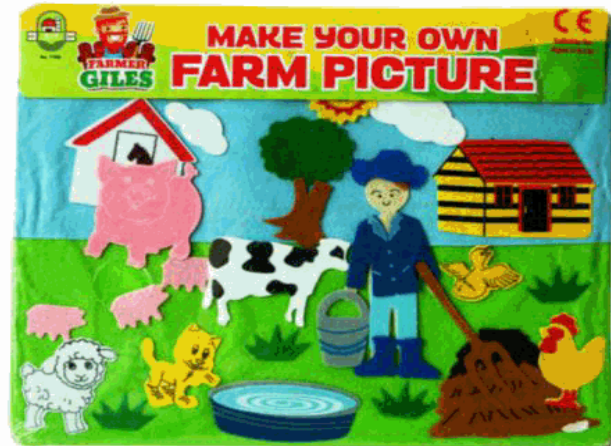

Product Code:

01785

Description:

FELT PUZZLE FARM MED

Inner/ Outer:

12 / 36

Barcode:

Packaged size 31 x 25 x 1cm

Product Code:

06088

Description:

SEA LIFE 6PCS SET 2 ASSTD

Inner/ Outer:

24 / 48

Barcode:

Packaged size 43 x 7 x 4 cm