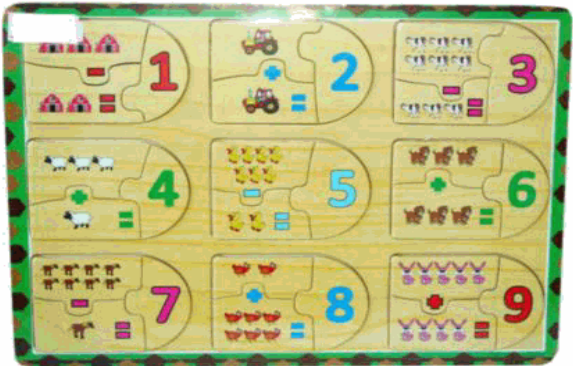

Product Code: 65903
Description: WOODEN PUZZLE COUNTING
Inner/ Outer: 24 / 48
Barcode:  5 012866 659037

Suitable for ages 36 months & up
Packaged size 30 x 22 x 1cm

Product Code: 65904
Description: WOOD PUZZLE LETTERS
Inner/ Outer: 24 / 48
Barcode:  5 012866 659044

Suitable for ages 36 months & up
Packaged size 30 x 22 x 1cm

Product Code: 01292
Description: CATCH IT GAME
Inner/ Outer: 24 / 72
Barcode:  5 012866 012924

Approx diameter 19cm
Packaged size 19 x 26 x 8 cm

Product Code:

08091

Description:

JUMPING MONKEY GAME

Inner/ Outer:

24 / 48

Barcode:

Packaged size 20 x 25 x 6 cm

Product Code:

30027

Description:

20PCS SIDEWALK CHALK IN TUB

Inner/ Outer:

15 / 30

Barcode:

Packaged size 13 x 11 x 10 cm