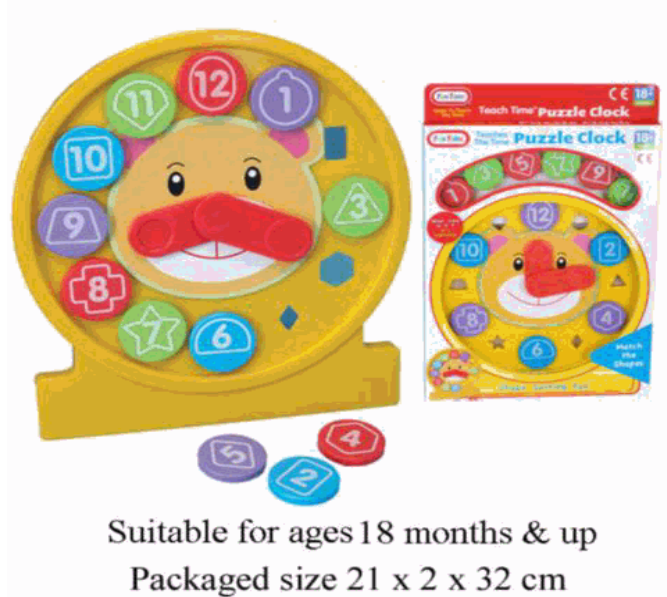

**Product Code:**

55064

**Description:**

PUZZLE CLOCK (4 ASSTD) (N)

**Inner/ Outer:**

20 / 60

**Barcode:**

0 028503 050643

Suitable for ages 18 months &amp; up

Packaged size 21 x 2 x 32 cm

**Product Code:**

55031

**Description:**

BATH TIME TUG BOATS (N)

**Inner/ Outer:**

20 / 60

**Barcode:**

0 028503 050315

Suitable for ages 18 months &amp; up

Packaged size 8 x 14 x 28 cm

**Product Code:**

55067

**Description:**

ALPHABET BLOCKS 10PCS (N)

**Inner/ Outer:**

24 / 72

**Barcode:**

0 028503 050674

Suitable for ages

6 months &amp; up

Packaged size 5 x 28 x 16 cm

<b>Product Code:</b> 62516
<b>Description:</b> WOODEN NUMBER PUZZLE
<b>Inner/ Outer:</b> 24 / 72
<b>Barcode:</b>  5 012866 625162