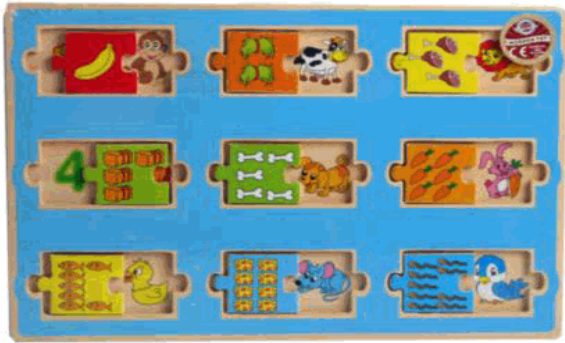

**Inner/ Outer:**

24 / 72

**Barcode:**

0 028503 050674

Suitable for ages

6 months &amp; up

Packaged size 5 x 28 x 16 cm

<b>Product Code:</b> 62516
<b>Description:</b> WOODEN NUMBER PUZZLE
<b>Inner/ Outer:</b> 24 / 72
<b>Barcode:</b>  5 012866 625162

Suitable for ages 18 month & up  
Packaged size 30 x 20 x 1 cm

<b>Product Code:</b> 62581
<b>Description:</b> WOODEN TEACH TIME CLOCK IN CDU
<b>Inner/ Outer:</b> 12 / 48
<b>Barcode:</b>  5 012866 625810

Approx puzzle size  
29cm W 22cm H

Suitable for ages 18 month & up  
Packaged size 30 x 22 x 2 cm

<b>Product Code:</b> 55079
<b>Description:</b> TRACTOR TRAILER SET (O)
<b>Inner/ Outer:</b> 24 / 72
<b>Barcode:</b>  0 028503 050797