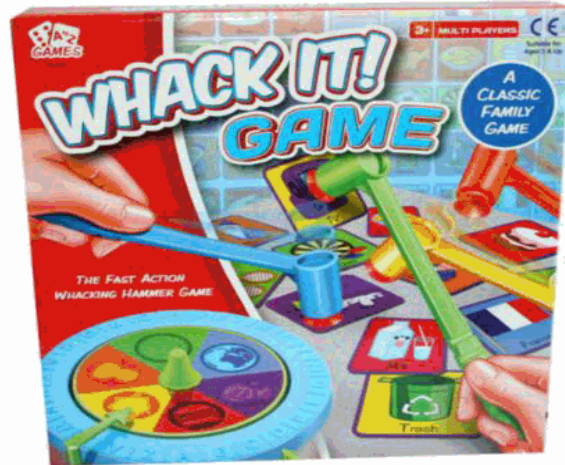

Suitable for ages 6 years & up  
Packaged size 29 x 26 x 6 cm

<b>Product Code:</b> 37472
<b>Description:</b> PYO GARDEN GNOME
<b>Inner/ Outer:</b> 12 / 24
<b>Barcode:</b>  5 012866 374725

Suitable for ages 6 years & up  
Packaged size 22 x 16 x 10 cm

**Product Code:**

08128

**Description:**

WHACK IT GAME

**Inner/ Outer:**

12 / 24

**Barcode:**

Packaged size 28 x 28 x 5 cm

**Product Code:**

08872

**Description:**

CHICKEN DROP GAME

**Inner/ Outer:**

12 / 24

**Barcode:**

Suitable for ages 5 years & up  
Packaged size 22 x 27 x 9 cm