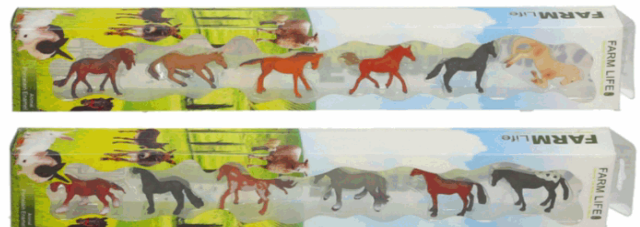

**Product Code:**

32235

**Description:**

6PCS HORSES (2 ASST)

**Inner/ Outer:**

12 / 48

**Barcode:**

Packaged size 7 x 43 x 4 cm