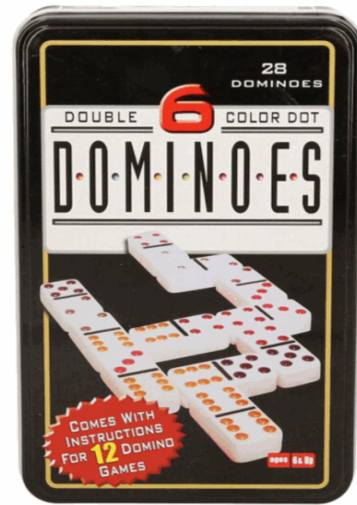

COLOUR DOUBLE 6 DOMINO IN TIN

Inner/ Outer:

12 / 24

Barcode:

5 012866 083320

Packaged size 4 x 19 x 12 cm

Product Code:

30148