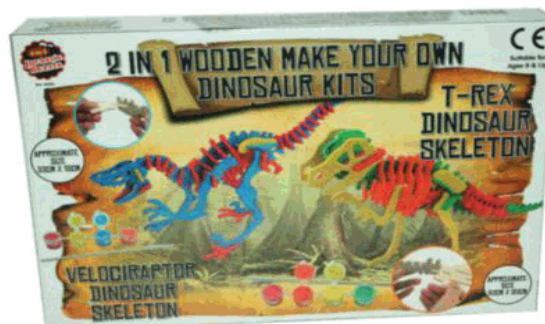

Product Code:

02058

Description:

7 IN 1 EXPERIMENTS

Inner/ Outer:

12 / 24

Barcode:

Suitable for ages 8 years & up
Packaged size 23 x 15 x 7 cm

Product Code:

08008

Description:

JUMPING DINOSAUR GAME

Inner/ Outer:

12 / 24

Barcode:

Packaged size 29 x 22 x 7 cm

Product Code: 02138
Description: DIY SPIDER ROBOT
Inner/ Outer: 12 / 24
Barcode:  5 012866 021384

Suitable for ages 8 years & up
Packaged size 25 x 19 x 5 cm

Product Code: 06258
Description: MYO & PYO WOOD DINOSAURS 2PCS
Inner/ Outer: 12 / 24
Barcode:  5 012866 062585