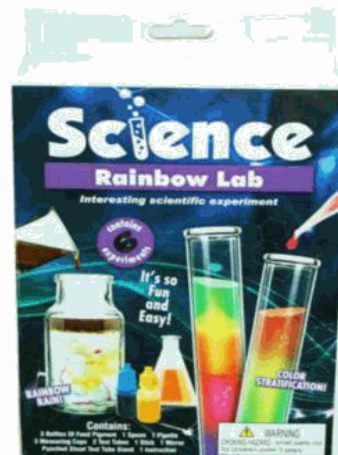

Product Code:

02050

Description:

RAINBOW LAB 6 EXPERIMENTS

Inner/ Outer:

12 / 36

Barcode:

Suitable for ages 8 years & up
Packaged size 23 x 15 x 7 cm

Product Code:

02123

Description:

ERUPTING VOLCANO

Inner/ Outer:

1 / 24

Barcode:

Packaged size 17 x 22 x 6 cm
Suitable for ages 8 years & up