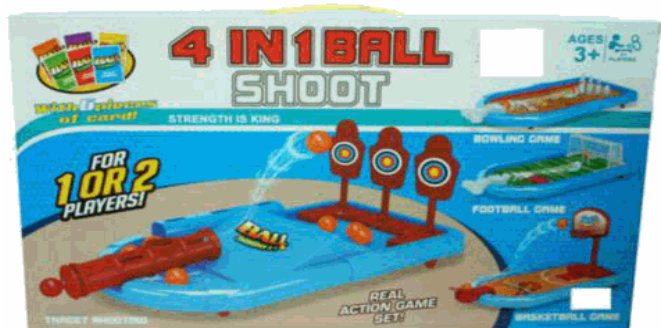

Barcode:

5 012866 081128

Packaged size 48 x 27 x 7 cm