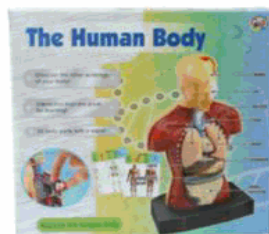

Barcode:

5 012866 021315

Packaged size 32 x 31 x 7 cm