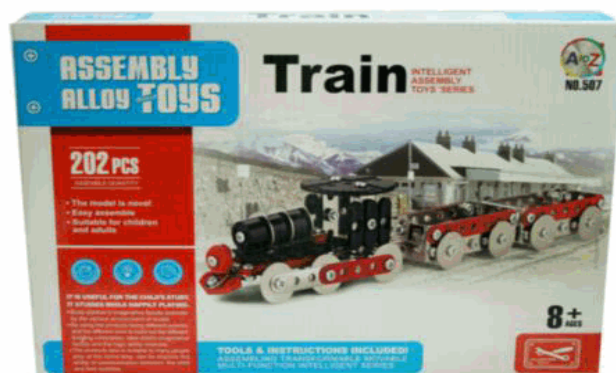

Product Code: 06770
Description: METAL MECHANIC TRAIN 202PCS
Inner/ Outer: 1 / 24
Barcode: 5 012866 067702