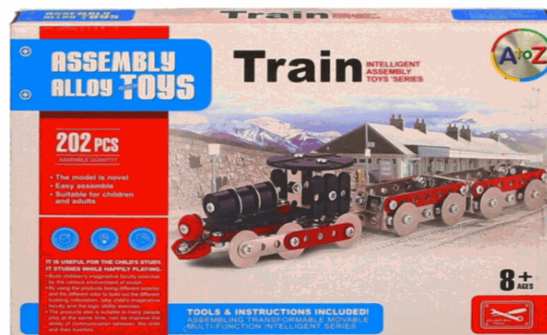

Product Code: 06186
Description: STITCHED RUGBY BALL (INFLATED)SIZE 5
Inner/ Outer: 1 / 12
Barcode:  5 012866 061861

Packaged size 19 x 19 x 28 cm

Product Code: 37920
Description: WOOD CRAFT SET
Inner/ Outer: 12 / 24
Barcode:  5 012866 379201

Suitable for ages 8 years & up
Packaged size 30 x 22 x 4 cm

Product Code: 06770
Description: METAL MECHANIC TRAIN 202PCS
Inner/ Outer: 1 / 18
Barcode:  5 012866 067702

Suitable for ages 8 years & up
Packaged size 35 x 25 x 5 cm