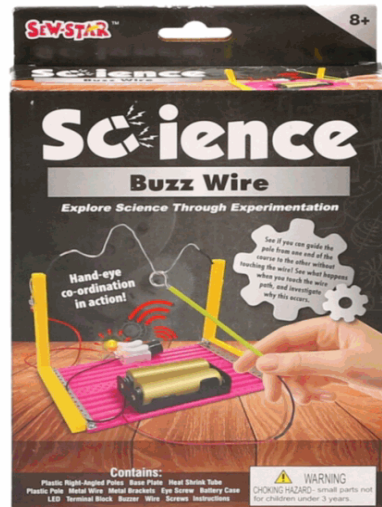

Barcode:

5 012866 020547

Suitable for ages 8 Years & up
Packaged size 15 x 23 x 5 cm