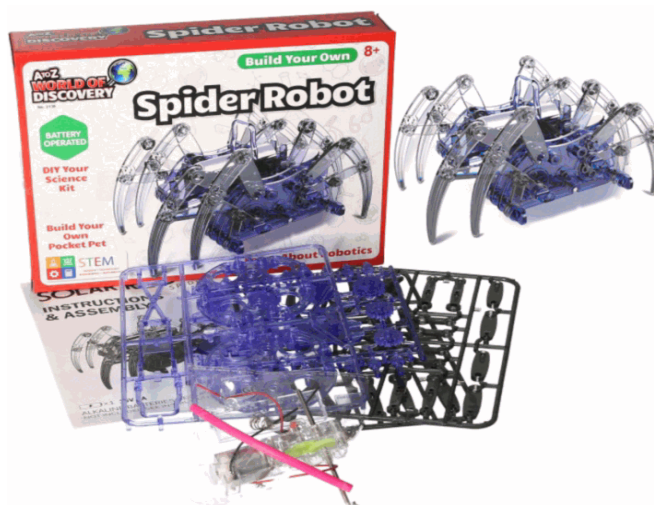

Product Code:

02059

Description:

MYO SALTWATER VEHICLE

Inner/ Outer:

12 / 24

Barcode:

5 012866 020592

Product Code: 06917
Description: CRICKET SET SIZE 5
Inner/ Outer: 1 / 12
Barcode:  5 012866 069171

Packaged size 14 x 84 x 6 cm

Product Code: 02056
Description: MYO GALAXY LIGHT
Inner/ Outer: 12 / 24
Barcode:  5 012866 020561

Suitable for ages 6 Years & up
Packaged size 20 x 23 x 5 cm

Product Code: 06188D
Description: SIZE 7 DEFLATED BASKETBALL
Inner/ Outer: 1 / 24
Barcode:  5 012866 061885

Packaged size 10 x 30 x 10cm

Product Code: 08066
Description: DARTBOARD SET 38CM
Inner/ Outer: 1 / 12
Barcode:  5 012866 080664

THIS IS NOT A TOY
Packaged size 38 x 38 x 2 cm
Suitable for ages 8 years & up

Product Code: 02138
Description: DIY SPIDER ROBOT
Inner/ Outer: 12 / 24
Barcode:  5 012866 021384

Suitable for ages 8 years & up
Packaged size 25 x 19 x 5 cm