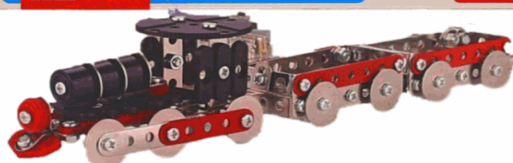

Product Code: 06186
Description: STITCHED RUGBY BALL (INFLATED)SIZE 5
Inner/ Outer: 1 / 12
Barcode:  5 012866 061861

Packaged size 19 x 19 x 28 cm

Product Code: 37920
Description: WOOD CRAFT SET
Inner/ Outer: 12 / 24
Barcode:  5 012866 379201

Suitable for ages 8 years & up
Packaged size 30 x 22 x 4 cm

Product Code: 06770
Description: METAL MECHANIC TRAIN 202PCS
Inner/ Outer: 1 / 18
Barcode:  5 012866 067702

Suitable for ages 8 years & up
Packaged size 35 x 25 x 5 cm