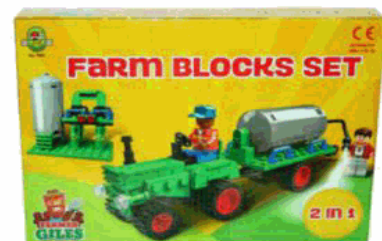

Barcode:

5 012866 077183

Packaged size 27 x 24 x 6 cm

Product Code:

07001

Description:

FARM TRACTOR BLOCKS 2 ASSTD

Inner/ Outer:

12 / 24

Barcode:

5 012866 070016

Packaged size 26 x 19 x 5 cm

Product Code:

01389

Description:

TIN CAN ALLEY GAME - SINGLE