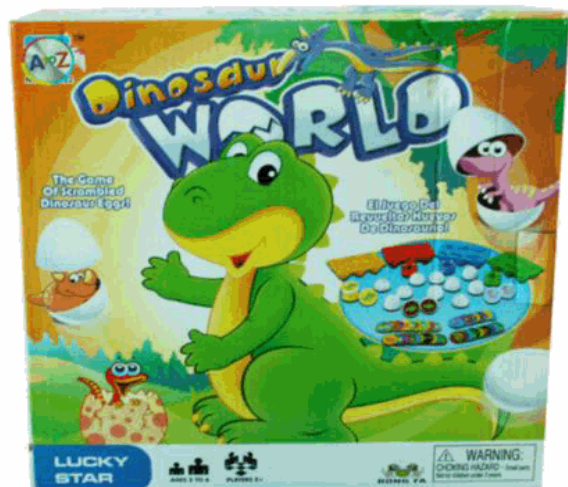

DINO WORLD

Inner/ Outer:

12 / 24

Barcode:

5 012866 088929

Packaged size 27 x 27 x 8 cm

Product Code: 06266
Description: CLICK & BUILD FORKLIFT
Inner/ Outer: 12 / 24
Barcode:  5 012866 062660

Suitable for ages 6 years & up
Packaged size 24 x 18 x 6 cm