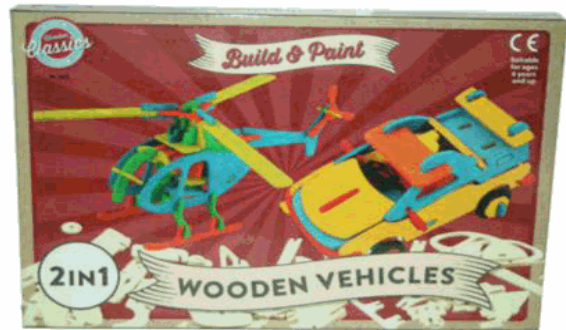

Barcode:

5 012866 062523

Suitable for ages 6 years & up
Packaged size 30 x 20 x 2 cm