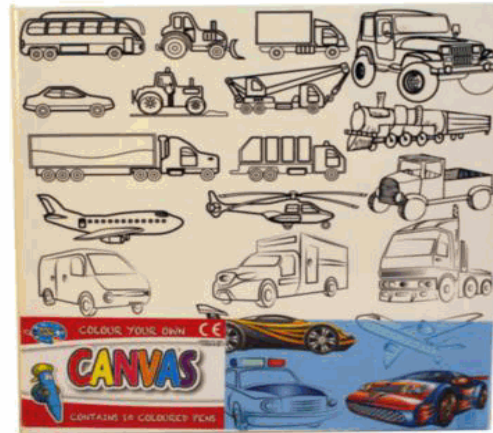

Packaged size 29 x 22 x 4 cm

**Product Code:**

37554

**Description:**

CYO CANVAS 30CM X 30CM

**Inner/ Outer:**

12 / 36

**Barcode:**