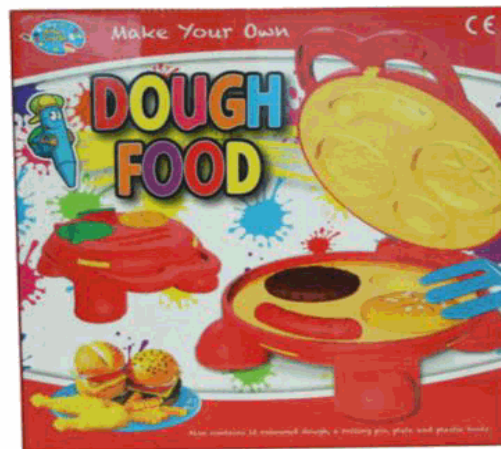

Packaged size 15 x 22 x 7 cm

Product Code:

37109

Description:

MYO DOUGH BURGER SET

Inner/ Outer:

12 / 24

Barcode: