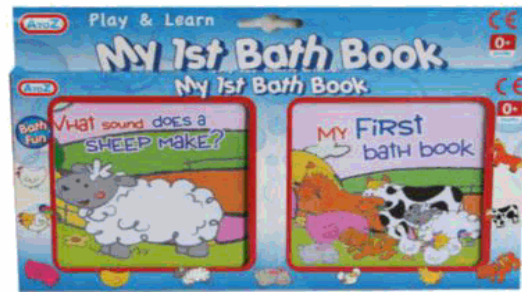

Product Code:

65016

Description:

ANIMAL PRAM TOY (3 ASSTD)

Inner/ Outer:

24 / 72

Barcode:

Suitable for ages Birth & up
Packaged size 10 x 30 x 5cm

Product Code:

63208

Description:

MY 1ST BATH BOOK (VAT FREE)(N)

Inner/ Outer:

24 / 72

Barcode:

Suitable for ages Birth & up
Packaged size 28 x 13 x 1cm

Product Code:

63213

Description:

CLOTH BOOK IN CDU (VAT FREE)

Inner/ Outer:

20 / 80

Barcode:

Suitable for ages birth & up
Packaged size 15 x 2 x 27 cm

Packaged size 7 x 33 x 7 cm
Suitable for ages Birth & up

Product Code: 62682
Description: ELEPHANT COMFORT BLANKET (2 ASSTD)
Inner/ Outer: 24 / 72
Barcode:  5 012866 626824

Approx Size - 22cm x 22cm
Suitable for ages Birth & up
Packaged size 5 x 30 x 23 cm