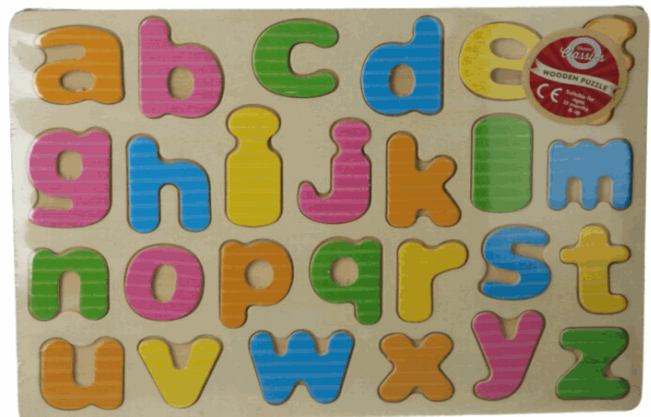

Suitable for ages 18 months & up  
Packaged size 30 x 13 x 2 cm

<b>Product Code:</b> 61060
<b>Description:</b> SWIMMING MERMAID
<b>Inner/ Outer:</b> 24 / 72
<b>Barcode:</b>  5 012866 610601

Suitable for ages 18 Months & up  
Packaged size 15 x 20 x 6 cm

**Product Code:**

65905

**Description:**

WOOD PUZZLE NUMBER PINK

**Inner/ Outer:**

24 / 48

**Barcode:**

Packaged size 29 x 22 x 1 cm  
Suitable for ages 18 months & up

**Product Code:**

65906

**Description:**

WOOD PUZZLE NUMBERS BLUE

**Inner/ Outer:**

24 / 48

**Barcode:**

Packaged size 29 x 22 x 1 cm  
Suitable for ages 18 months & up

**Product Code:**

65915

**Description:**

LOWER CASE ABC PUZZLE 30X22X1CM

**Inner/ Outer:**

24 / 48

**Barcode:**

Suitable for ages 24 months & up  
Packaged Size 30 x 22 x 1 cm