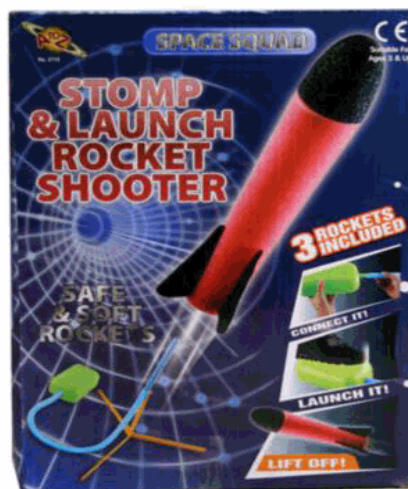

12 / 36

Barcode:

5 012866 062653

Suitable for ages 6 years & up

Packaged size 20 x 22 x 5 cm

Product Code: 06183D
Description: 23CM SOCCER BALL
Inner/ Outer: 12 / 48
Barcode:  5 012866 061830

Packaged size 14 x 27 x 12 cm

Product Code: 06213
Description: 1:24 MODEL TANK KITS 4 ASSTD
Inner/ Outer: 12 / 36
Barcode:  5 012866 062134

Suitable for ages 8 years & up
Packaged size 30 x 20 x 4 cm

Product Code: 02113
Description: ROCKET LAUNCHER
Inner/ Outer: 12 / 36
Barcode:  5 012866 021131