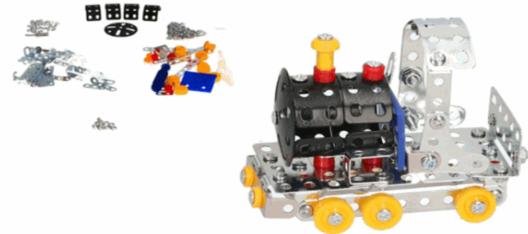

Product Code:

01593

Description:

METAL MECHANIC TRAIN

Inner/ Outer:

1 / 24

Barcode:

Suitable for ages 6 years & up
Packaged size 29 x 21 x 5 cm

Product Code:

06119

Description:

6 IN 1 NAVY BRICK SET (109 PCS)

Inner/ Outer:

12 / 36