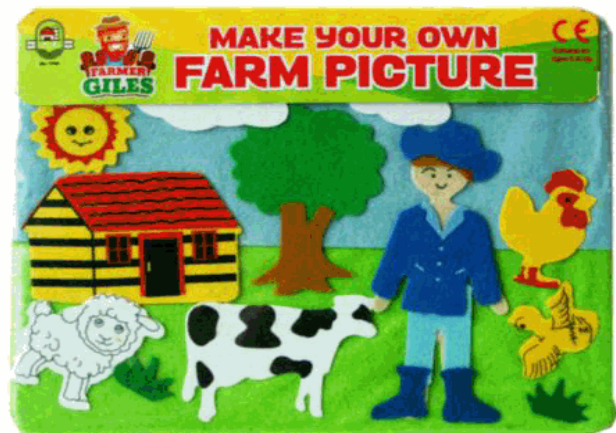

24 / 72

Barcode:

5 012866 017868

Packaged size 18 x 27 x 1 cm

Packaged size 8 x 26 x 6 cm

Packaged size 23 x 18 x 1cm

Product Code:

06011

Description:

WILD ANIMALS 6 ASSTD

Inner/ Outer:

12 / 60

Barcode:

Packaged size 17 x 10 x 7 cm

Product Code:

08007

Description:

LUDO/SNAKES & LADDERS GAME

Inner/ Outer:

24 / 72

Barcode:

Packaged size 25 x 25 x 2 cm

Product Code: 07583
Description: XYLOPHONE
Inner/ Outer: 24 / 72
Barcode:  5 012866 075837

Packaged size 12 x 23 x 2 cm