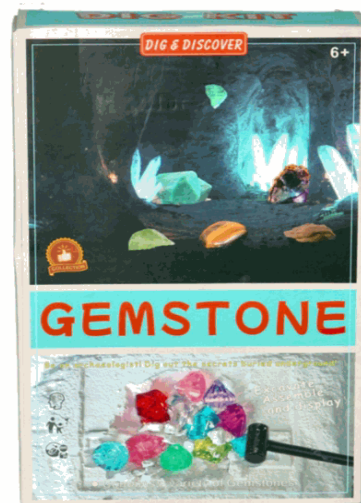

**Product Code:**

06183D

**Description:**

23CM SOCCER BALL (DEFLATED)

**Inner/ Outer:**

1 / 24

**Barcode:**

5 012866 061830

5 012866 088974

Packaged size 24 x 24 x 4 cm

**Product Code:**

02065

**Description:**

GEMSTONE EXCAVATION

**Inner/ Outer:**

12 / 24

**Barcode:**

5 012866 020653

Suitable for ages 5 years & up  
Packaged size 14 x 21 x 4 cm

<b>Product Code:</b> 08837
<b>Description:</b> BUZZ WIRE - BATTERIES INCLUDED
<b>Inner/ Outer:</b> 12 / 36
<b>Barcode:</b>  5 012866 088370