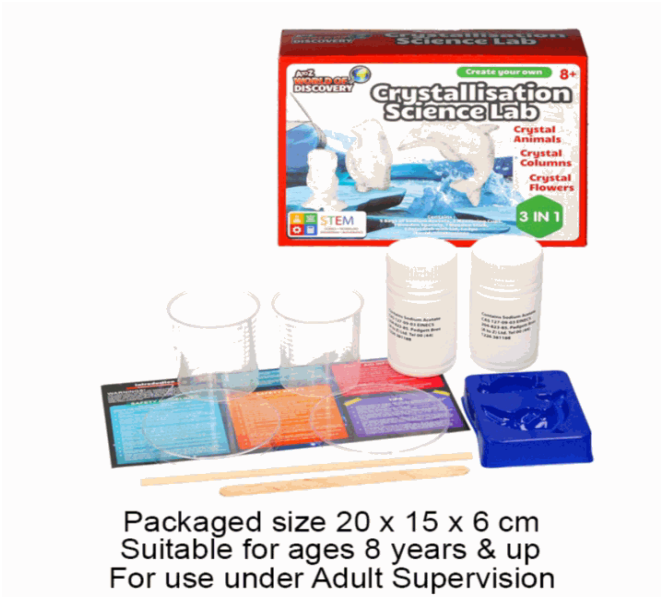

Product Code: 02051
Description: SCIENCE INSTANT CRYSTALLIZATION
Inner/ Outer: 12 / 24
Barcode: 5 012866 020516