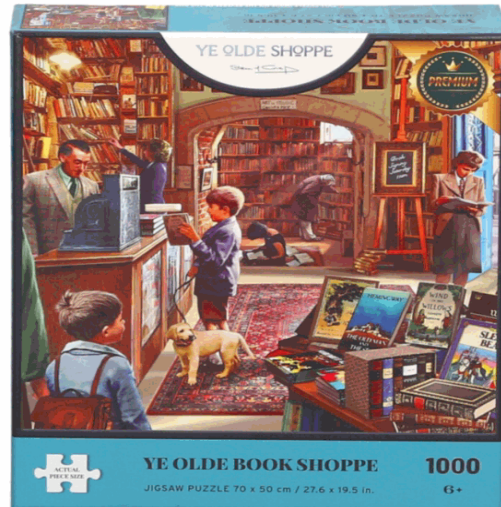

<b>Product Code:</b> K35002X
<b>Description:</b> YE OLDE GREENGROCER SHOP 1000PC PUZZLE
<b>Inner/ Outer:</b> 1 / 6
<b>Barcode:</b>  5 060337 330961

**Product Code:**

K35001X

**Description:**

YE OLDE BOOK SHOPPE 1000PC PUZZLE

**Inner/ Outer:**

1 / 6

**Barcode:**

5 060337 330954

Suitable for ages 6 Years & up  
Packaged size 22 x 25 x 5 cm

**Product Code:**

K35006X

**Description:**