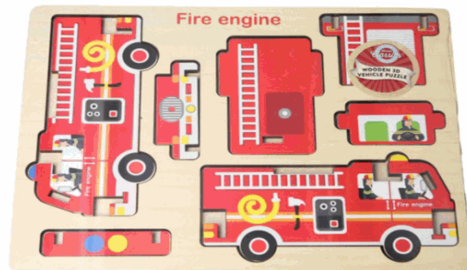

Product Code:

01793

Description:

WOOD 3D PUZZLE - FIRE

Inner/ Outer:

24 / 48

Barcode:

Suitable for ages 3 Years & up
Packaged size 30 x 21 x 1 cm

Product Code:

01792

Description:

WOOD 3D PUZZLE - POLICE

Inner/ Outer:

24 / 48