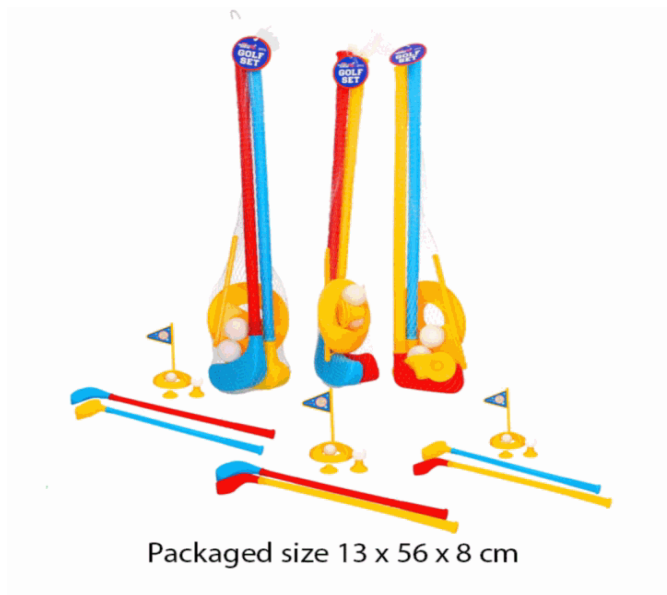

Barcode:

Packaged size 13 x 56 x 8 cm