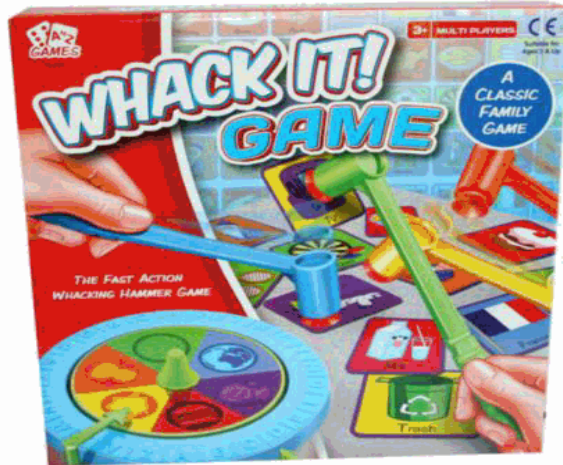

Inner/ Outer:

24 / 48

Barcode:

Suitable for ages 6 years & up
Packaged size 25 x 22 x 5 cm

Product Code:

01618

Description:

SPINNING PLATES

WHACK IT GAME

Inner/ Outer:

12 / 24

Barcode:

5 012866 081289

Packaged size 28 x 28 x 5 cm

Product Code:

37444

Description:

MYO XMAS TREE

Inner/ Outer:

12 / 24

Barcode:

5 012866 374442

Suitable for ages 6 years & up
Packaged size 30 x 28 x 3 cm