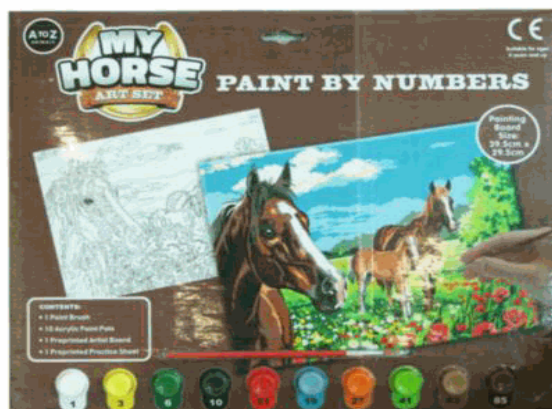

Product Code: 08155
Description: BINGO LOTTO SET
Inner/ Outer: 12 / 36
Barcode:  5 012866 081555

Packaged size 18 x 24 x 10 cm

Product Code: 08088
Description: TIME SHOCK GAME
Inner/ Outer: 18 / 36
Barcode:  5 012866 080886

Suitable for ages 6 years & up

Packaged size 27 x 14 x 6 cm

Product Code: 02125
Description: BYO WEATHER STATION
Inner/ Outer: 1 / 24
Barcode:  5 012866 021254

Suitable for ages 8 years & up
Packaged size 16 x 22 x 4 cm

Product Code: 08016
Description: GIGANTIC PLAYING CARDS
Inner/ Outer: 1 / 12
Barcode:  5 012866 080169

Packaged size 20 x 28 x 2 cm

Product Code: 37366
Description: PAINT BY NUMBERS HORSE
Inner/ Outer: 12 / 24
Barcode:  5 012866 373667

Suitable for ages 8 years & up
Packaged size 41 x 33 x 2 cm

Product Code: 37365
Description: PAINT BY NUMBERS (DOG AND CAT) 2 ASST
Inner/ Outer: 12 / 24
Barcode:  5 012866 373650

Suitable for ages 8 years & up