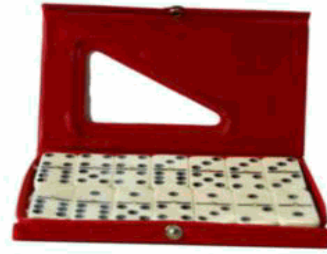

Product Code:

08013

Description:

DOMINOES IN PVC CASE

Inner/ Outer:

20 / 60

Barcode:

Packaged size 18 x 11 x 2 cm

Product Code:

08082

Description:

BINGO GAME

Inner/ Outer:

24 / 48

Barcode:

Packaged size 16 x 20 x 9 cm

Product Code:

08095

Description:

DIABOLO WITH WOOD HANDLE

Inner/ Outer:

24 / 48

Barcode:

Packaged size 18 x 50 x 12 cm

Product Code: 37463
Description: MYO DRAW ON BEAR WITH 6 PENS
Inner/ Outer: 12 / 36
Barcode:  5 012866 374633

Suitable for ages 8 years & up
Packaged size 20 x 20 x 5cm

Product Code: 06102
Description: 8 BOULES IN PLASTIC STAND
Inner/ Outer: 1 / 12
Barcode:  5 012866 061021