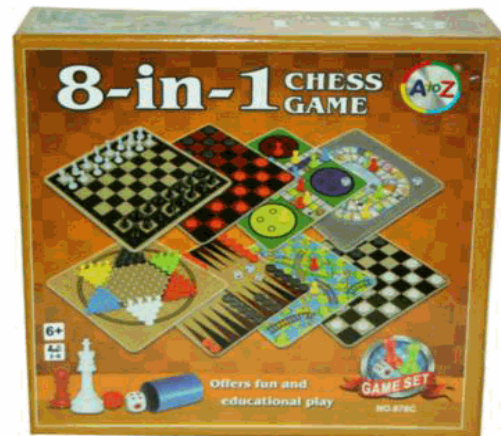

Inner/ Outer:

12 / 36

Barcode:

Packaged size 25 x 25 x 5 cm

Product Code:

08092

Description:

3 IN 1 CHESS GAME

Inner/ Outer:

1 / 48

Barcode:

Packaged size 29 x 23 x 4 cm

Product Code:

08132

Description:

8 IN 1 CHESS GAME

Inner/ Outer:

24 / 48

Barcode:

Packaged size 16 x 16 x 5 cm

Product Code: 06183D
Description: 23CM SOCCER BALL
Inner/ Outer: 12 / 48
Barcode:  5 012866 061830

Packaged size 14 x 27 x 12 cm

Product Code: 37565
Description: PYO XMAS CANVAS (2ASST)
Inner/ Outer: 12 / 24
Barcode:  5 012866 375654

Suitable for ages 6 years & up
Packaged size 24 x 30 x 2 cm