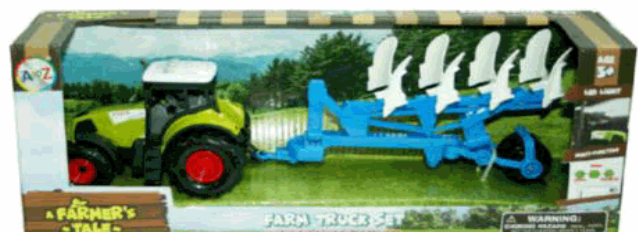

Inner/ Outer:

1 / 24

Barcode:

Packaged size 38 x 22 x 5 cm

Product Code:

06270

Description:

TRY ME FARM TRACTOR WITH PLOUGH

Inner/ Outer:

1 / 12

Barcode:

Packaged size 39 x 15 x 11 cm

Product Code:

02218

Description:

CARWASH PLAYSET 2 CARS