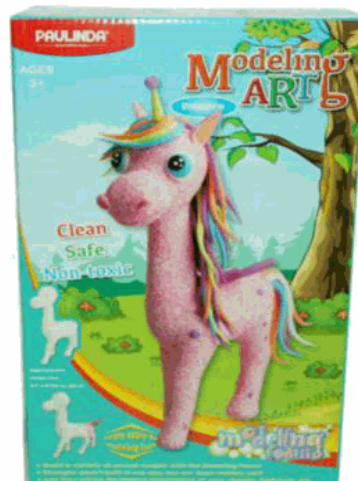

**Product Code:**

37103

**Description:**

PONY MOULDING SAND

**Inner/ Outer:**

1 / 18

**Barcode:**

5 012866 371038

**Barcode:**

6 930518 992921

Packaged size 27 x 16 x 11 cm

**Product Code:**

31092

**Description:**

MY 1ST HORSE SET

**Inner/ Outer:**

1 / 12

**Barcode:**

5 012866 310921

Packaged size 33 x 21 x 8 cm

**Product Code:**

31091

**Description:**

MY 1ST HORSE SET

MODELING ART - UNICORN

**Inner/ Outer:**

1 / 12

**Barcode:**

6 930518 988467

Packaged size 33 x 20 x 11 cm