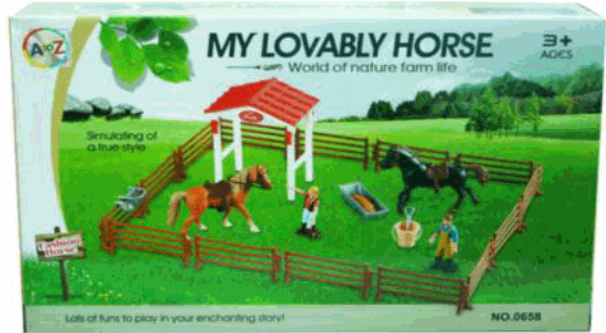

**Product Code:**

37103

**Description:**

PONY MOULDING SAND

**Inner/ Outer:**

1 / 18

**Barcode:**

5 012866 371038

6 930518 988443

Packaged size 25 x 18 x 11 cm

**Product Code:**

38203

**Description:**

MODELING BEADS - LIGHT UP  
UNICORN

**Inner/ Outer:**

1 / 12

**Barcode:**

6 930518 992921

Packaged size 27 x 16 x 11 cm

**Product Code:**

31092

**Description:**

MY 1ST HORSE SET

**Inner/ Outer:**

1 / 12

**Barcode:**

5 012866 310921

Packaged size 33 x 21 x 8 cm

**Product Code:**

31091

**Description:**

MY 1ST HORSE SET