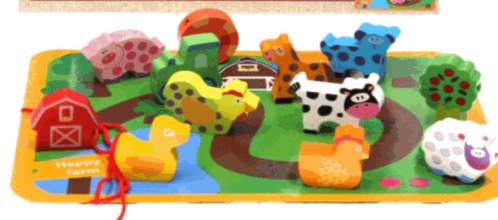

Packaged size 30 x 23 x 2 cm
Suitable for ages 18 months & up

Product Code:

65825

Description:

WOODEN - BEAD CITY

Inner/ Outer:

12 / 24

Barcode:

5 012866 658252

Packaged size 22 x 22 x 2 cm
Suitable for ages 18 Months & up

Product Code:

55363

Description:

FUN WITH GEARS

Inner/ Outer:

1 / 24