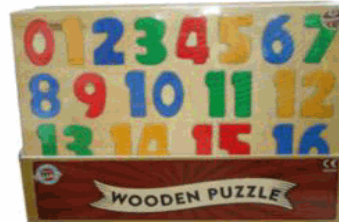

WOODEN RACING CAR (2 ASSTD)

Inner/ Outer:

12 / 24

Barcode:

Suitable for ages 12 month & up
Packaged size 19 x 10 x 9 cm

Product Code:

55929

Description:

CASEY THE CATERPILLAR (N)

Inner/ Outer:

12 / 24

Barcode:

Packaged size 33 x 15 x 7 cm
Suitable for ages 12 months & up

Product Code:

62583

Description:

WOODEN 123 WOOD PUZZLE IN CDU

Inner/ Outer:

12 / 24

Barcode:

Suitable for ages 18 months & up
Packaged size 40 x 30 x 1 cm

Product Code: 55911
Description: CONSTRUCTION DIGGER TRUCK (O)
Inner/ Outer: 12 / 24
Barcode:  0 028503 059110

Suitable for ages 18 months & up
Packaged size 12 x 25 x 25 cm

Product Code: 63005
Description: FISHING GAME
Inner/ Outer: 12 / 24
Barcode:  5 012866 630050

Suitable for ages 18 months & up
Packaged size 22 x 37 x 6 cm